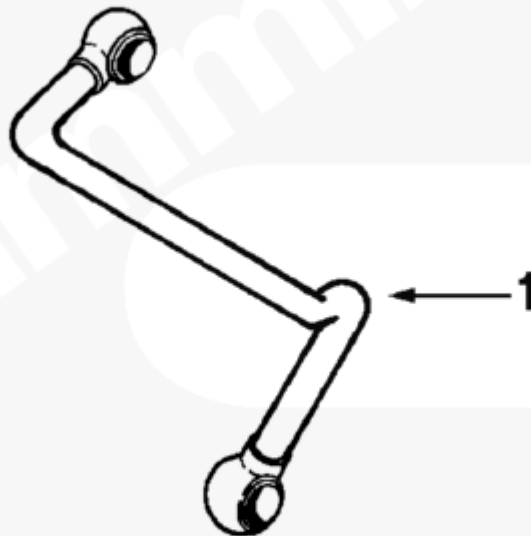

©Cummins inc

ff910gd

Cart	Ref No	Part Number	Part Description	Required	Remarks
<input type="button" value="View My Cart"/>					
		FF9748	Fuel Filter Plumbing		Fuel Filter Plumbing...(More)
					Family: B Series
					Pump Mfg/Model:
					Nippondenso EP9
					Heater/Spacer Provision: No
					Tube Material: Steel
					Boost Control Provision:
					With
					Mounting Location: Fuel Pump
					side
					Structure Code: 02 EBM
					Cylinders: 6.
<input type="checkbox"/>	1	3920879	Fuel Supply Tube	1	